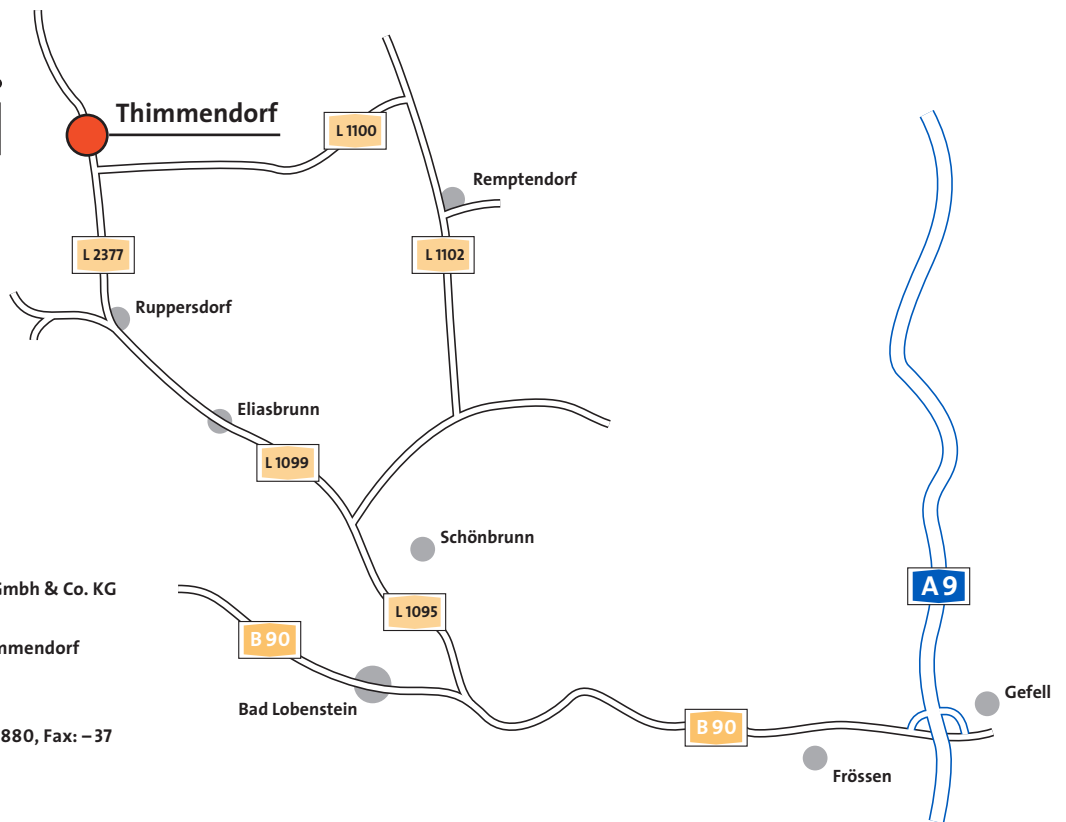

Pauli

Pauli Kunststofftechnik GmbH & Co. KG
 Thimmendorf 32
 07368 Remptendorf-Thimmendorf
 Germany

Phone: +49 (36 643) 344 880, Fax: -37
 info@pauli-plastics.de
 www@pauli-plastics.de

Directions: From the motorway (Autobahn) A9 take Exit Lobenstein. Drive towards Lobenstein on B90. You will pass through Saaldorf and continue straight ahead bypassing Lobenstein in the direction of Saalfeld/Eliasbrunn. Going straight through Eliasbrunn you will reach Ruppertsdorf. There turn right to Thimmendorf. The Pauli Company is located at the end of Thimmendorf on the right side (follow the signs).